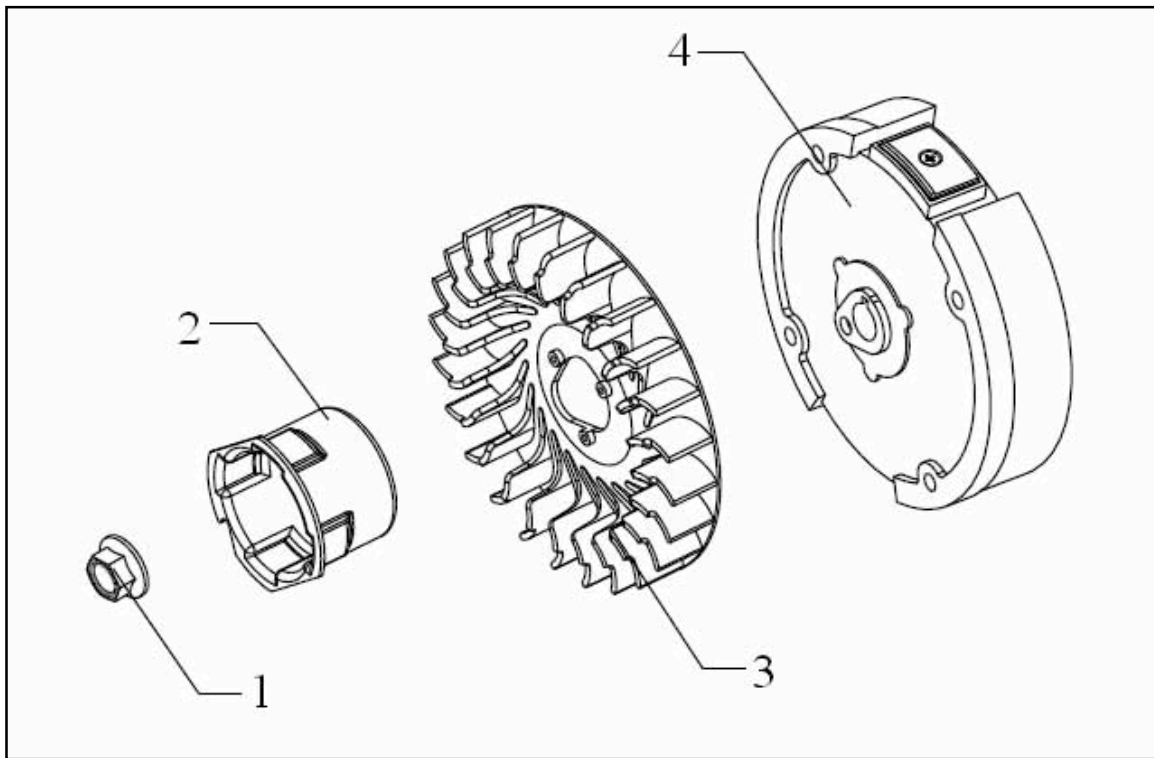

Carburetor Assembly

REF. NO.	DESCRIPTION	PART NO.	QTY
1	Carburetor	A200196	1
2	Fuel Line	A101180	1
3	Clamp, Fuel Line, \varnothing 6.5	A100677	2
4	Primer Bulb	A101096	1

Crankcase Assembly

REF. NO.	DESCRIPTION	PART NO.	QTY
1	Crankcase Body	A101181	1
2	Guide Dowel	A101182	2
3	Bearing	A101137	1
4	Drain Plug	A101183	2
5	Washer, Drain Plug	A100721	2
6	Oil Seal	A100675	1
7	Guide Dowel	A101184	2
8	Bolt	A101185	1

Fly Wheel Assembly

REF. NO.	DESCRIPTION	PART NO.	QTY
1	Nut, Clamp	A101186	1
2	Start-Up Ratchet Gear	A200093	1
3	Fan Wheel	A101187	1
4	Flying Wheel	A101188	1

Fuel Tank Assembly

REF. NO.	DESCRIPTION	PART NO.	QTY
1	Fuel Tank Cap + Chain	A200418	1
2	Fuel Tank	A200419	1
3	Nut	A101139	2
4	Fuel Line Fitting / Filter	A101191	1
5	Clamp, Fuel Line	A101192	2
6	Fuel Line	A101193	1
7	Sleeve, Protecting	A101194	1
8	Washer, Shock Absorbing	A101195	2
9	Filter Net	A101189	1