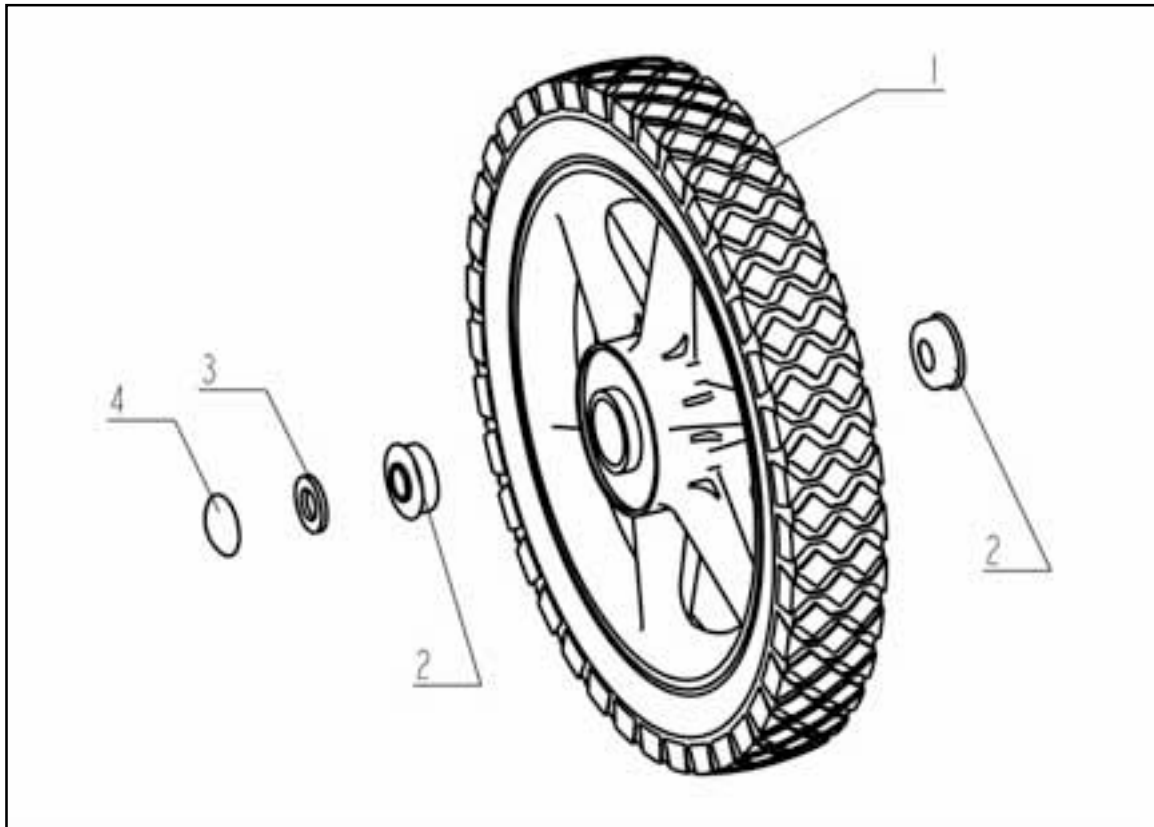

Rear Wheel Assembly

REF. NO.	DESCRIPTION	PART NO.	QTY
1	Rear Wheel	A200158	1
2	Bearing	A200159	2
3	Flat Washer	A200160	1
4	Clip, Capped	A200161	1