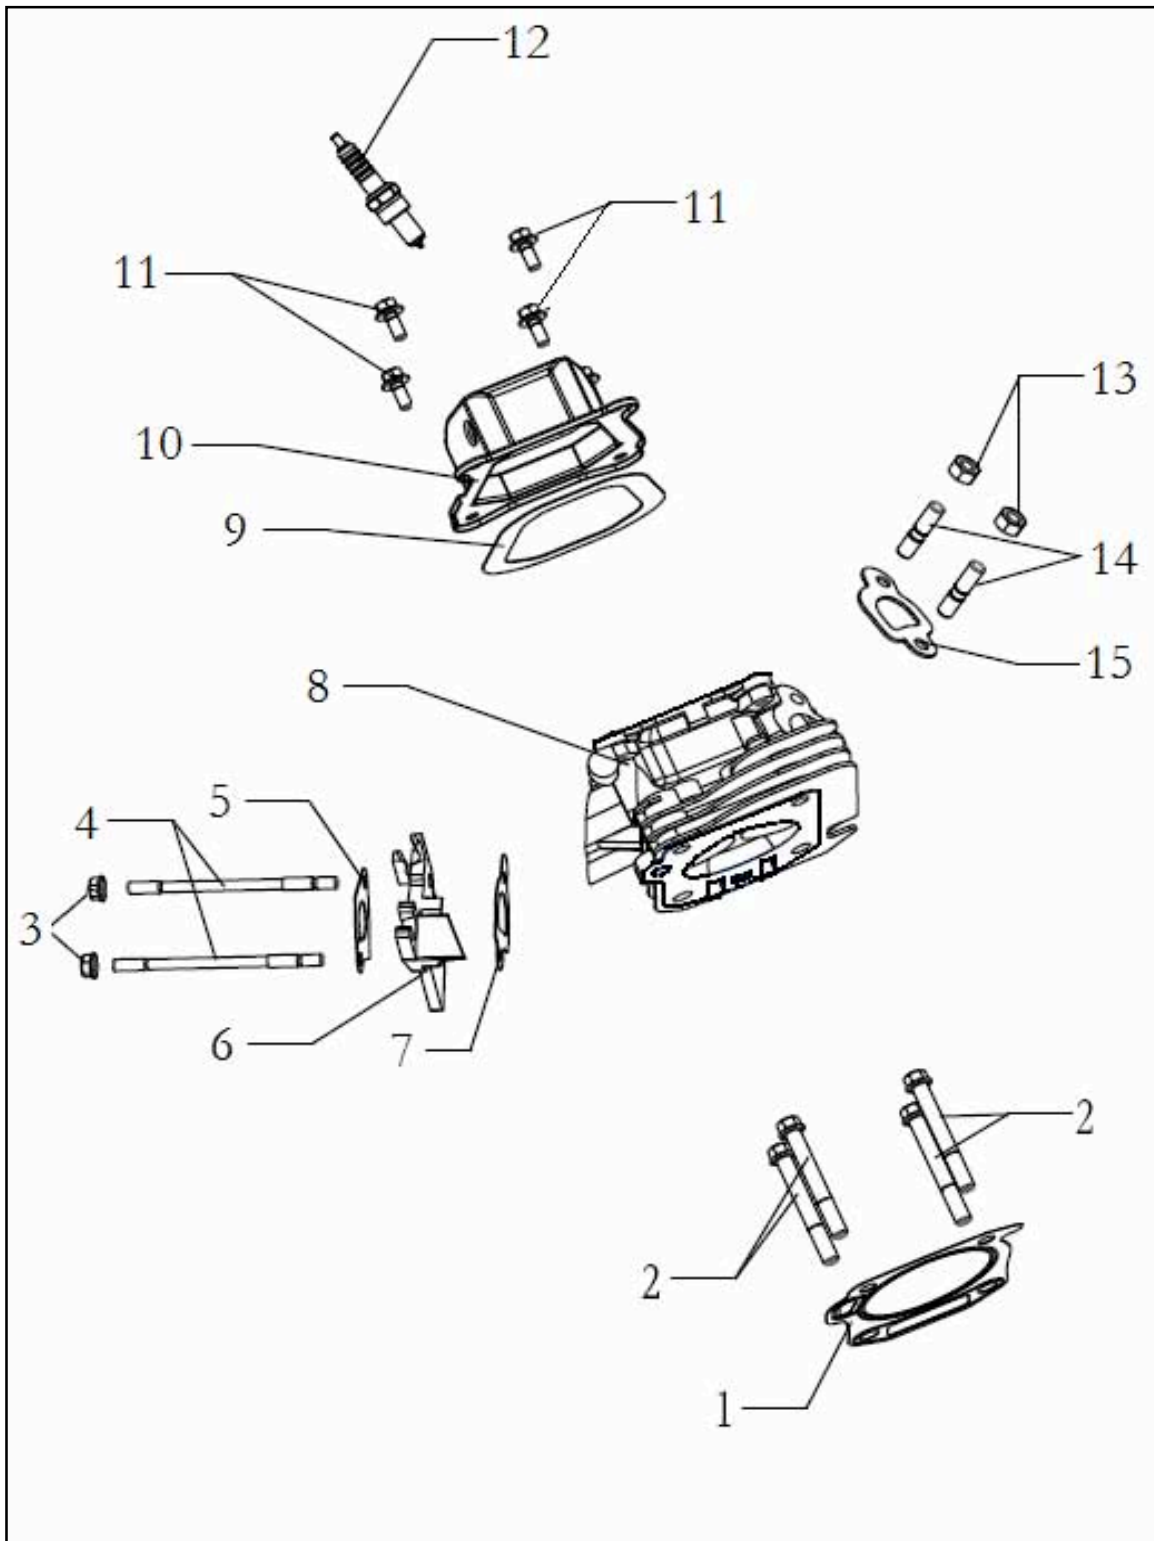

Cylinder Head Assembly

Cylinder Head Assembly

REF. NO.	DESCRIPTION	PART NO.	QTY
1	Gasket, Cylinder Head	A101218	1
2	Bolt, Cylinder Head	A101219	4
3	Nut	A101139	2
4	Double End Stud	A101225	2
5	Gasket, Intake 1	A101226	1
6	Spacer, Heat Insulating	A101227	1
7	Gasket, Intake 2	A101228	1
8	Cylinder Head	A101229	1
9	Gasket, Cylinder Head Cover	A101230	1
10	Cylinder Head Cover	A101231	1
11	Bolt	A101138	4
12	Spark Plug	A101232	1
13	Nut	A101233	2
14	Double End Stud	A100735	2
15	Gasket, Exhaust	A101234	1