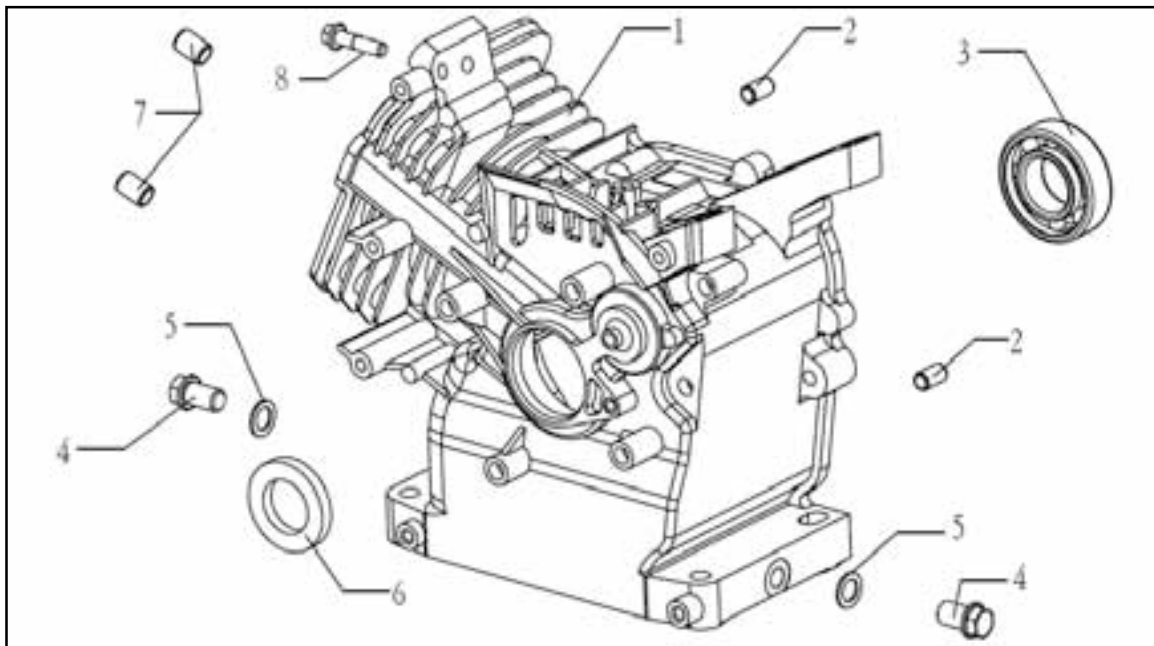

Crankcase Assembly

REF. NO.	DESCRIPTION	PART NO.	QTY
1	Crankcase Body	A101181	1
2	Guide Dowel	A101182	2
3	Bearing	A101137	1
4	Drain Plug	A101183	2
5	Washer, Drain Plug	A100721	2
6	Oil Seal	A100675	1
7	Guide Dowel	A101184	2
8	Bolt	A101185	1