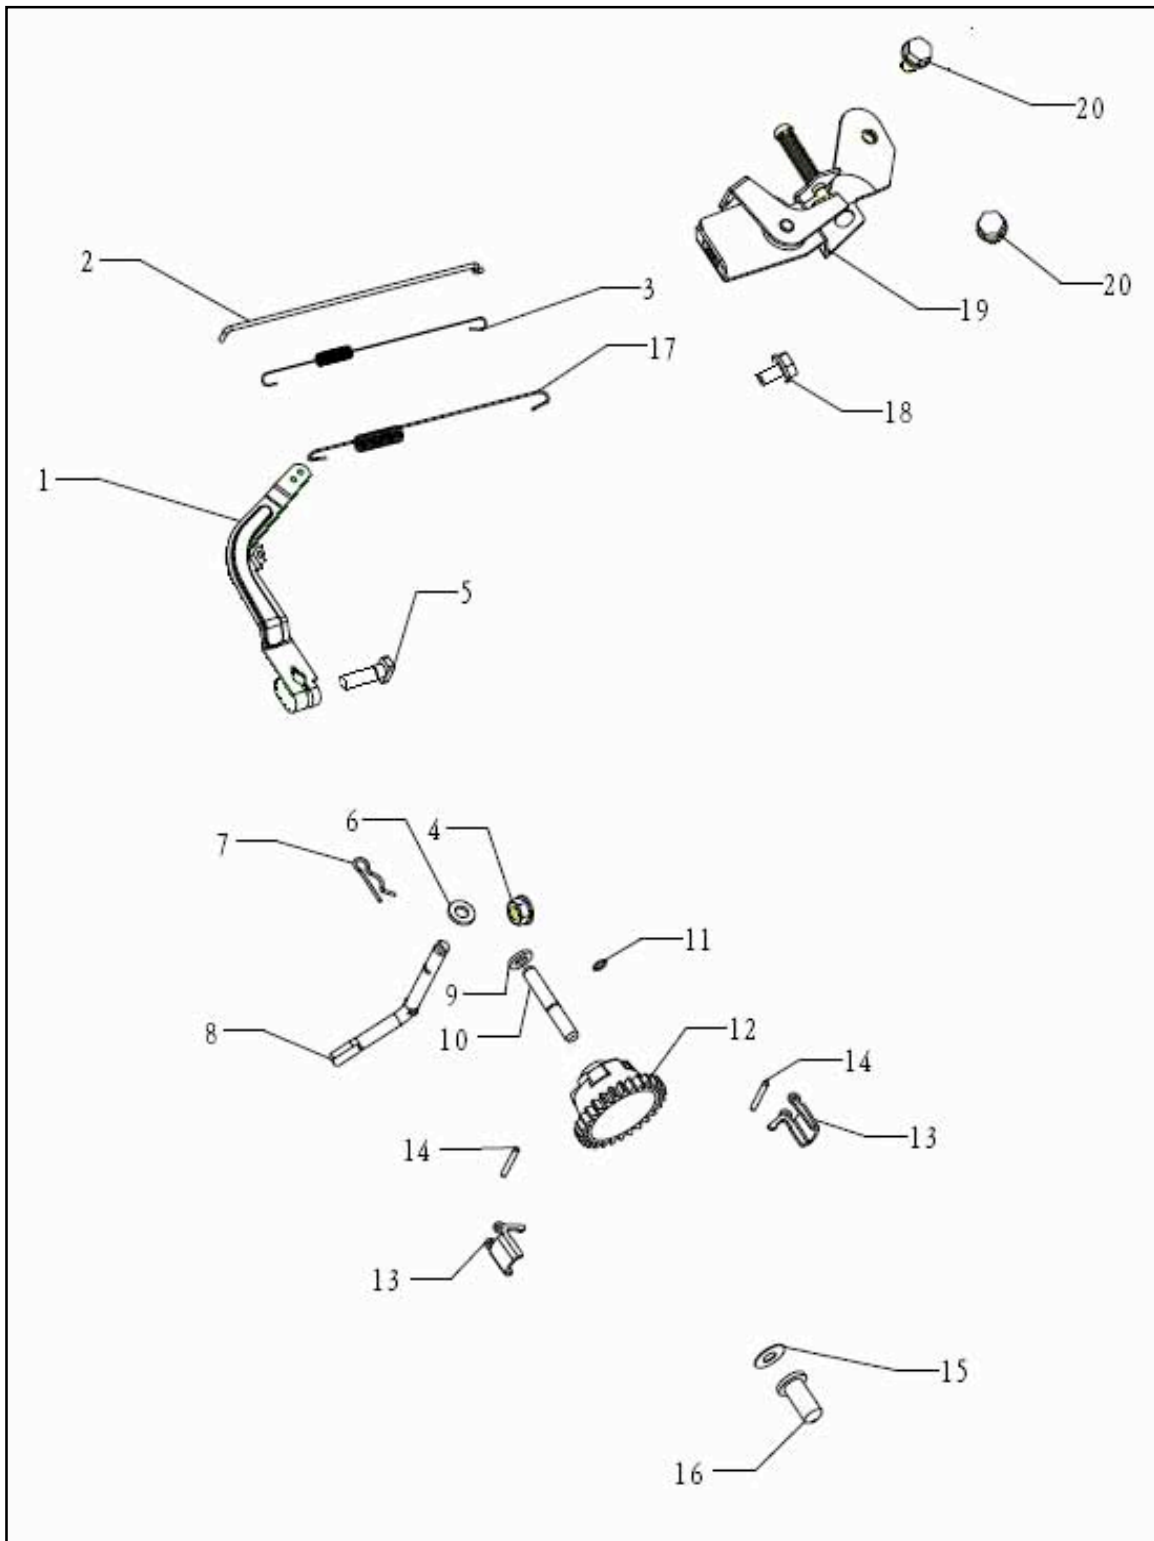

Engine – Top Level Assembly

REF. NO.	DESCRIPTION	PART NO.	QTY
1	Engine	A200416 - See Page 12	1
2	Nut M8	A200138	4
3	Flat Washer 8	A200139	4
4	Bolt M8x40	A200140	4
5	Oil Hang Tag - Fuel Tank	A101015	1
6	Oil Hang Tag - Oil Dipstick	A100979	1

Fly Wheel Assembly

REF. NO.	DESCRIPTION	PART NO.	QTY
1	Nut, Clamp	A101186	1
2	Start-Up Ratchet Gear	A200093	1
3	Fan Wheel	A101187	1
4	Flying Wheel	A101188	1

Fuel Tank Assembly

REF. NO.	DESCRIPTION	PART NO.	QTY
1	Fuel Tank Cap + Chain	A200418	1
2	Fuel Tank	A200419	1
3	Nut	A101139	2
4	Fuel Line Fitting / Filter	A101191	1
5	Clamp, Fuel Line	A101192	2
6	Fuel Line	A101193	1
7	Sleeve, Protecting	A101194	1
8	Washer, Shock Absorbing	A101195	2
9	Filter Net	A101189	1

Engine Side Assembly

Engine Side Assembly

REF. NO.	DESCRIPTION	PART NO.	QTY
1	Starter Assembly	A101204	1
1.1	Screw	A100689	1
1.2	Circlip	A101205	1
1.3	Guide Pan	A100690	1
1.4	Ratchet	A100691	2
1.5	Compression Spring	A100692	2
1.6	Spool	A101206	1
1.7	Wind Spring	A101207	1
1.8	Bolt	A101208	3
1.9	Starter Cover	A101209	1
1.10	Starter Rope	A200197	1
1.11	Handle, Recoil Starter	A100980	1
2	Engine Side Cover Assembly	A101211	1
2.1	Engine Side Cover	For Reference Only	1
2.2	Label, Primer	A101212	1
2.3	Label, EPA	A101213	1
3	Bolt	A101214	6
4	Shield 1	A200198	1
5	Bolt	A101138	1
6	Shield 2	A200420	1
7	Plug	A101217	1
8	Bushing, Rubber	A200199	1

Centrifugal Governor Assembly

Centrifugal Governor Assembly

REF. NO.	DESCRIPTION	PART NO.	QTY
1	Arm	A101235	1
2	Rod, Tension	A101236	1
3	Spring 2, Tension	A101237	1
4	Nut	A101139	1
5	Bolt, Square	A101238	1
6	Spacer 2	A101239	1
7	Hair Pin	A100636	1
8	Governor Crank	A101240	1
9	Spacer 1	A101241	1
10	Pin	A100728	1
11	Snap Spring	A100729	1
12	Body, Centrifugal Governor	A101242	1
13	Pawl	A101243	2
14	Pin	A101244	2
15	Spacer 3	A100771	1
16	Cover, Push Rod	A101245	1
17	Spring 1, Tension	A101246	1
18	Bolt	A101247	1
19	RPM Adjustment Mechanism	A101248	1
20	Bolt	A101249	2