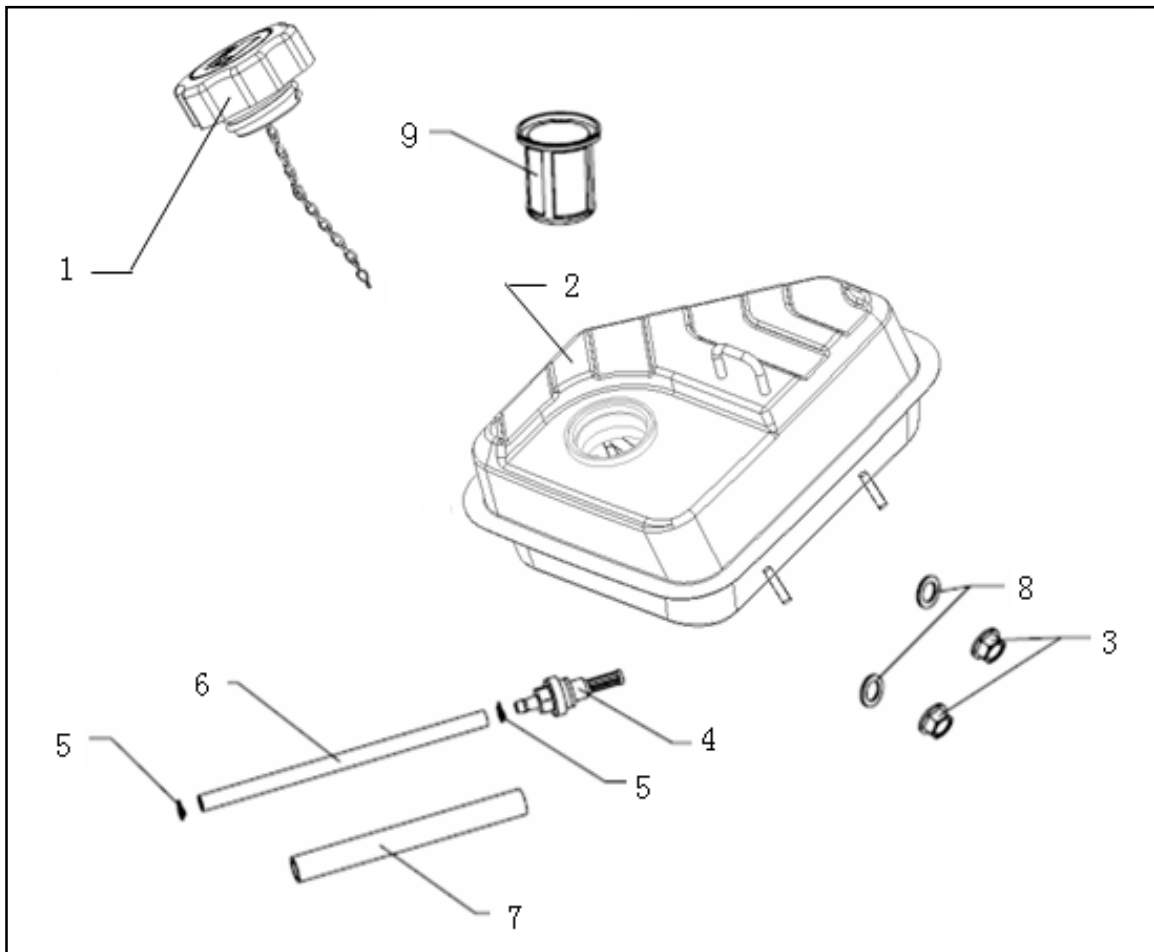

Carburetor Assembly

REF. NO.	DESCRIPTION	PART NO.	QTY
1	Carburetor	A200196	1
2	Fuel Line	A101180	1
3	Clamp, Fuel Line, \varnothing 6.5	A100677	2
4	Primer Bulb	A101096	1

Crankcase Assembly

REF. NO.	DESCRIPTION	PART NO.	QTY
1	Crankcase Body	A101181	1
2	Guide Dowel	A101182	2
3	Bearing	A101137	1
4	Drain Plug	A101183	2
5	Washer, Drain Plug	A100721	2
6	Oil Seal	A100675	1
7	Guide Dowel	A101184	2
8	Bolt	A101185	1

Fly Wheel Assembly

REF. NO.	DESCRIPTION	PART NO.	QTY
1	Nut, Clamp	A101186	1
2	Start-Up Ratchet Gear	A200093	1
3	Fan Wheel	A101187	1
4	Flying Wheel	A101188	1

Fuel Tank Assembly

REF. NO.	DESCRIPTION	PART NO.	QTY
1	Fuel Tank Cap + Chain	A200418	1
2	Fuel Tank	A200419	1
3	Nut	A101139	2
4	Fuel Line Fitting / Filter	A101191	1
5	Clamp, Fuel Line	A101192	2
6	Fuel Line	A101193	1
7	Sleeve, Protecting	A101194	1
8	Washer, Shock Absorbing	A101195	2
9	Filter Net	A101189	1