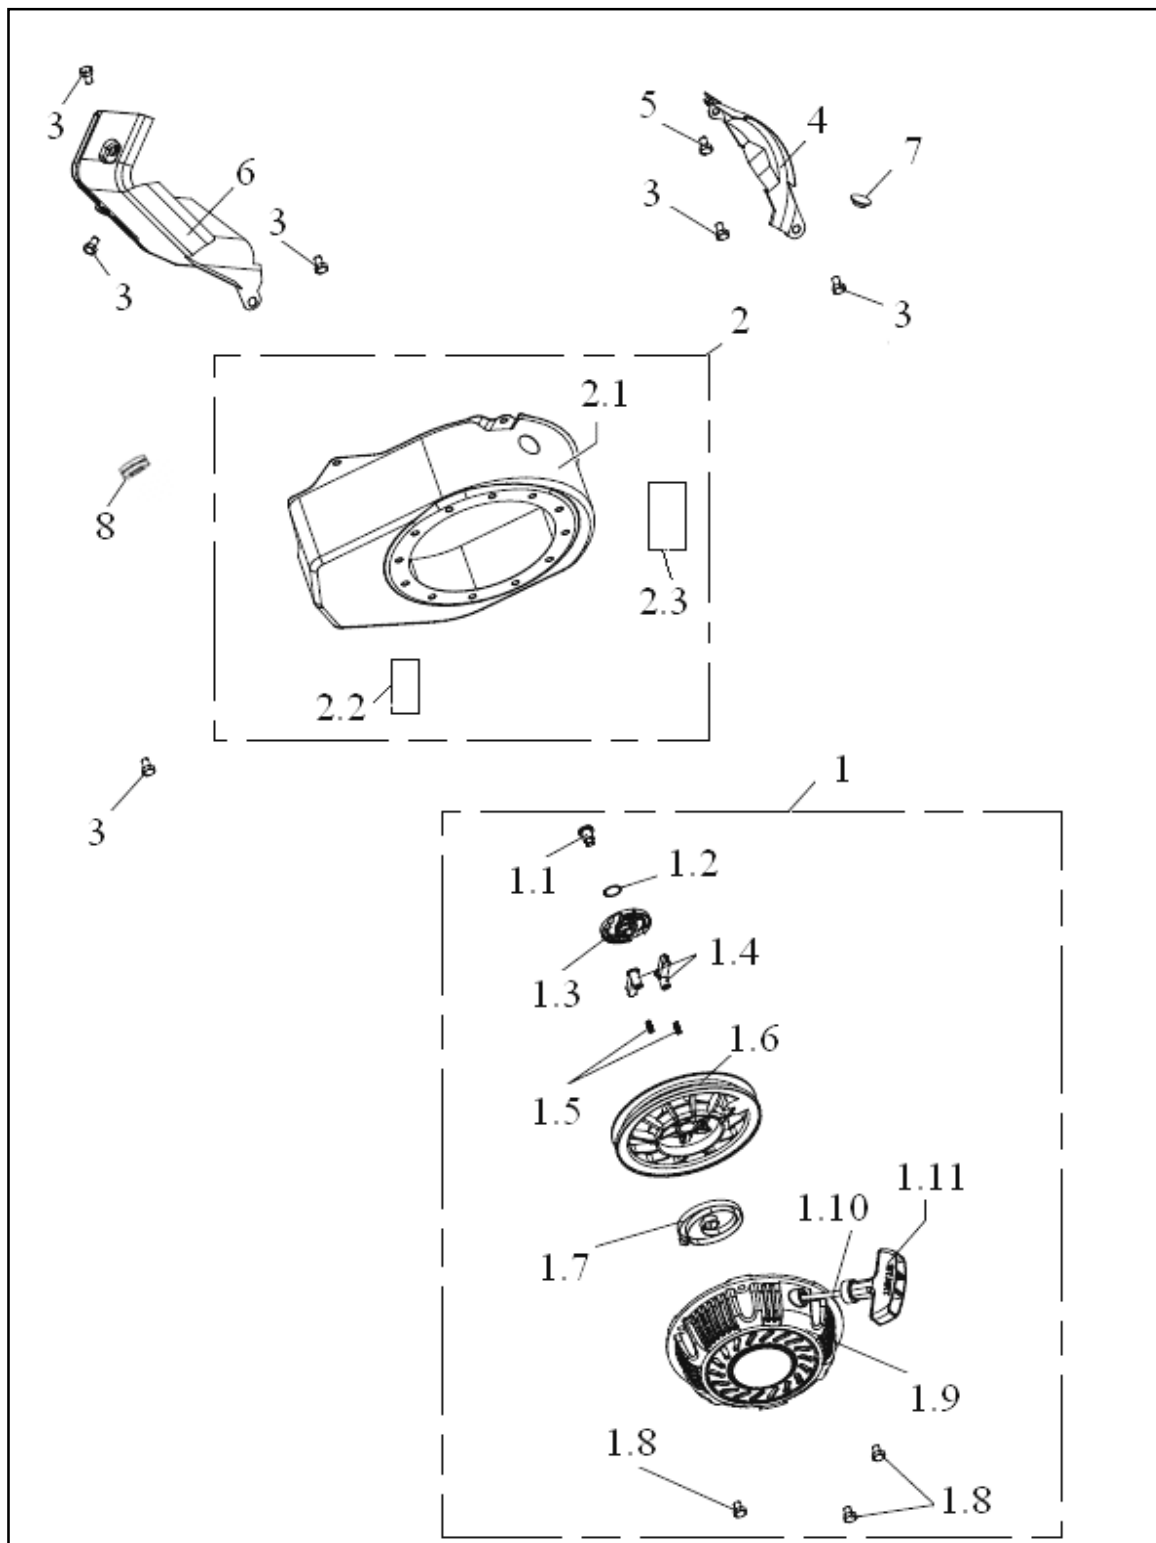

Engine – Top Level Assembly

REF. NO.	DESCRIPTION	PART NO.	QTY
1	Engine	A200416 - See Page 12	1
2	Nut M8	A200138	4
3	Flat Washer 8	A200139	4
4	Bolt M8x40	A200140	4
5	Oil Hang Tag - Fuel Tank	A101015	1
6	Oil Hang Tag - Oil Dipstick	A100979	1

Carburetor Assembly

REF. NO.	DESCRIPTION	PART NO.	QTY
1	Carburetor	A200196	1
2	Fuel Line	A101180	1
3	Clamp, Fuel Line, \varnothing 6.5	A100677	2
4	Primer Bulb	A101096	1

Crankcase Assembly

REF. NO.	DESCRIPTION	PART NO.	QTY
1	Crankcase Body	A101181	1
2	Guide Dowel	A101182	2
3	Bearing	A101137	1
4	Drain Plug	A101183	2
5	Washer, Drain Plug	A100721	2
6	Oil Seal	A100675	1
7	Guide Dowel	A101184	2
8	Bolt	A101185	1

Fly Wheel Assembly

REF. NO.	DESCRIPTION	PART NO.	QTY
1	Nut, Clamp	A101186	1
2	Start-Up Ratchet Gear	A200093	1
3	Fan Wheel	A101187	1
4	Flying Wheel	A101188	1

Fuel Tank Assembly

REF. NO.	DESCRIPTION	PART NO.	QTY
1	Fuel Tank Cap + Chain	A200418	1
2	Fuel Tank	A200419	1
3	Nut	A101139	2
4	Fuel Line Fitting / Filter	A101191	1
5	Clamp, Fuel Line	A101192	2
6	Fuel Line	A101193	1
7	Sleeve, Protecting	A101194	1
8	Washer, Shock Absorbing	A101195	2
9	Filter Net	A101189	1

Engine Side Assembly

Engine Side Assembly

REF. NO.	DESCRIPTION	PART NO.	QTY
1	Starter Assembly	A101204	1
1.1	Screw	A100689	1
1.2	Circlip	A101205	1
1.3	Guide Pan	A100690	1
1.4	Ratchet	A100691	2
1.5	Compression Spring	A100692	2
1.6	Spool	A101206	1
1.7	Wind Spring	A101207	1
1.8	Bolt	A101208	3
1.9	Starter Cover	A101209	1
1.10	Starter Rope	A200197	1
1.11	Handle, Recoil Starter	A100980	1
2	Engine Side Cover Assembly	A101211	1
2.1	Engine Side Cover	For Reference Only	1
2.2	Label, Primer	A101212	1
2.3	Label, EPA	A101213	1
3	Bolt	A101214	6
4	Shield 1	A200198	1
5	Bolt	A101138	1
6	Shield 2	A200420	1
7	Plug	A101217	1
8	Bushing, Rubber	A200199	1