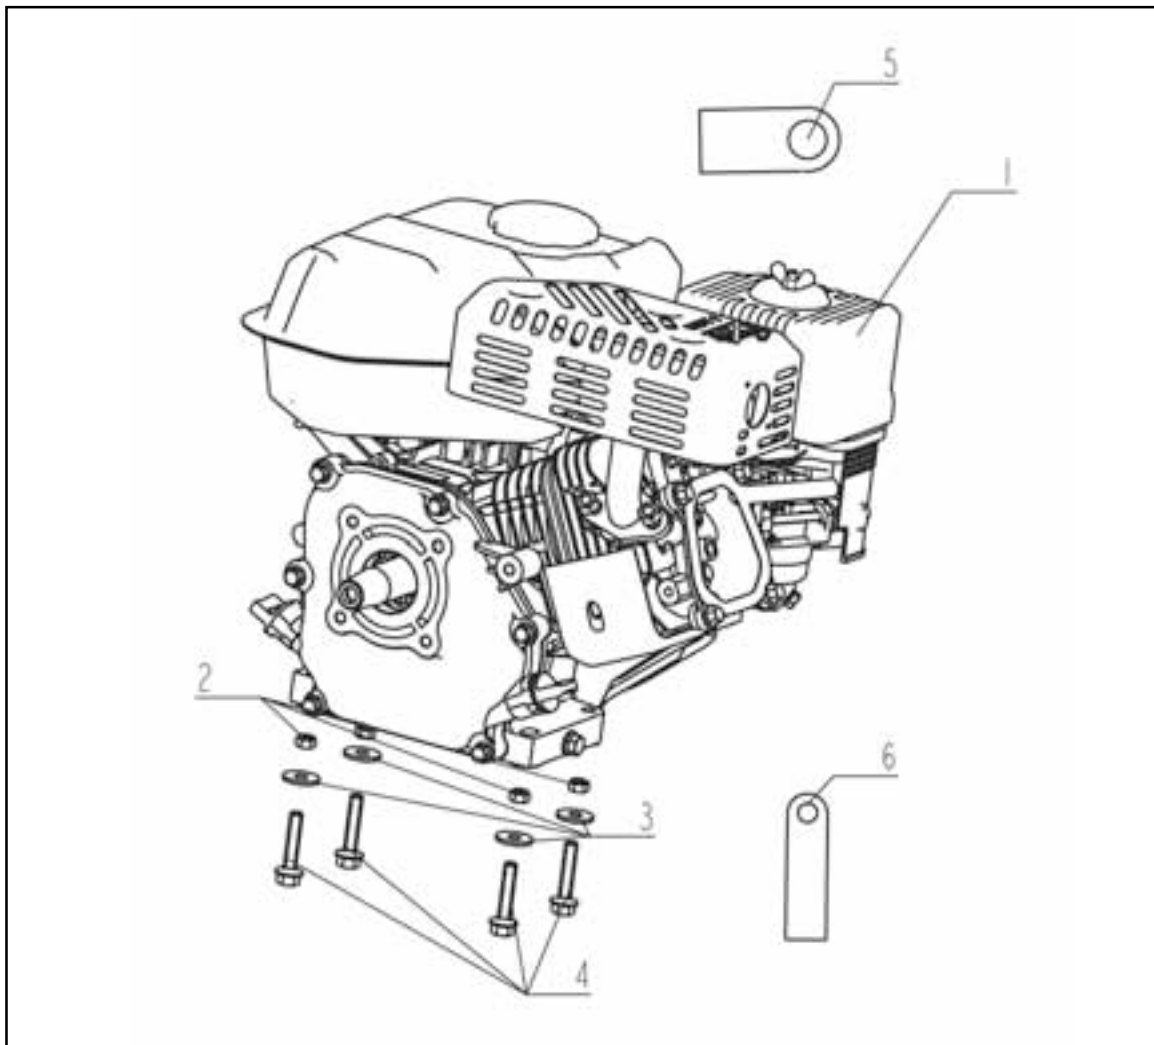

Top Level Assembly

REF. NO.	DESCRIPTION	PART NO.	QTY
1	Engine Top-Level Assembly	See Page 4	1
2	Handle/Tubing Assembly	See Page 8	1
3	Base Assembly	A200134 - See Page 7	1
4	Rear Wheel Assembly	A200135 - See Page 5	2
5	Front Wheel Assembly	A200136 - See Page 6	1
6	Fan and Housing Assembly	See Page 10	1

Engine – Top Level Assembly

REF. NO.	DESCRIPTION	PART NO.	QTY
1	Engine	A200416 - See Page 12	1
2	Nut M8	A200138	4
3	Flat Washer 8	A200139	4
4	Bolt M8x40	A200140	4
5	Oil Hang Tag - Fuel Tank	A101015	1
6	Oil Hang Tag - Oil Dipstick	A100979	1

Rear Wheel Assembly

REF. NO.	DESCRIPTION	PART NO.	QTY
1	Rear Wheel	A200158	1
2	Bearing	A200159	2
3	Flat Washer	A200160	1
4	Clip, Capped	A200161	1

Front Wheel Assembly

REF. NO.	DESCRIPTION	PART NO.	QTY
1	Bracket, Front Wheel	A200162	1
2	Front Wheel w/ Bearings	A200163	1
3	Sleeve	A200165	1
4	Washer, Plastic	A200166	2
5	Bolt M12x80	A200167	1
6	Nut M12	A200168	1
7	Flat Washer 10	A200169	1
8	Spring Washer	A200170	1
9	Acorn Nut M10	A200171	1

Base Assembly

REF. NO.	DESCRIPTION	PART NO.	QTY
1	Base Sub Assembly	A200151	1
1.1	Base	For Reference Only	1
1.2	Label, Attachment Storage Location	A200152	1
1.3	Label, Oil Fill	A101019	1
2	Bracket, Attachment Storage	A200153	1
3	Flat Washer 8	A200139	1
4	Bumper, Rubber	A200155	1
5	Bolt M8x20	A200156	1
6	Nut M8	A200138	2
7	Bolt M8x16	A200157	1