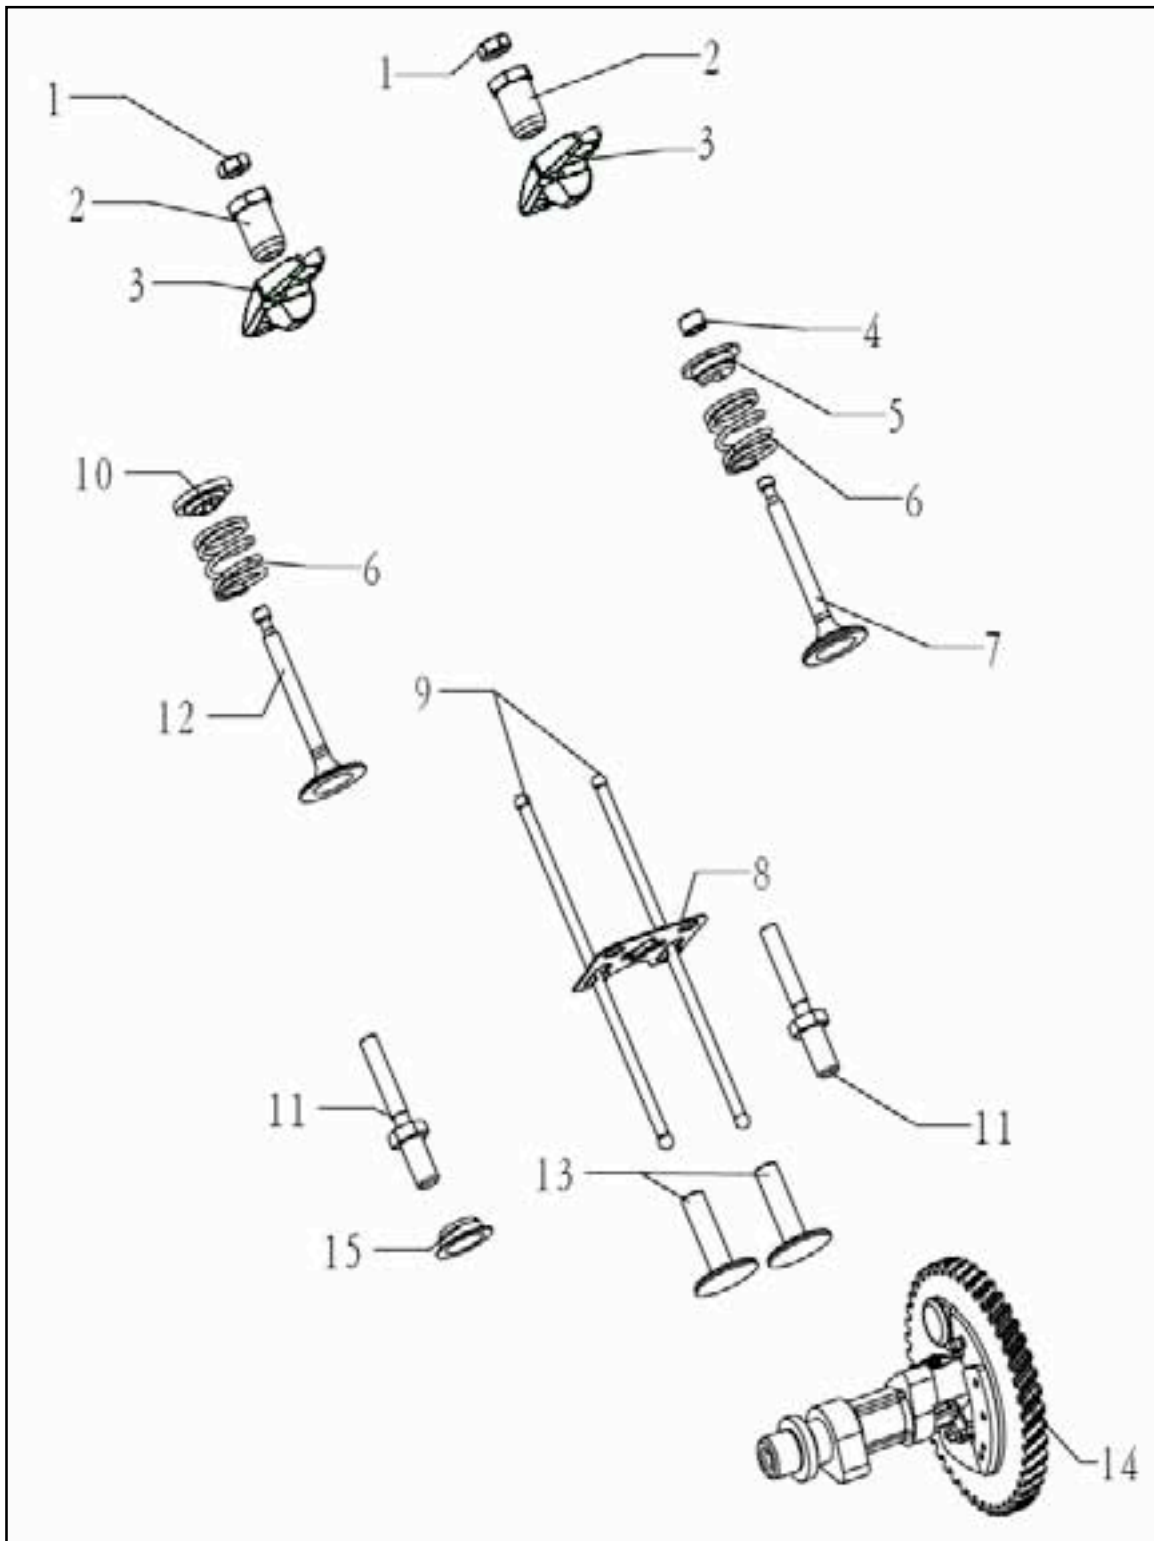

Valve Timing Assembly

Valve Timing Assembly

REF. NO.	DESCRIPTION	PART NO.	QTY
1	Nut, Valve Clearance Adjustment	A101250	2
2	Spacer, Arm	A101251	2
3	Arm	A101252	2
4	Cap, Exhaust Rod	A101253	1
5	Upper Retainer, Exhaust Valve Spring	A101254	1
6	Spring, Valve	A101255	2
7	Valve, Exhaust	A101256	1
8	Guide Plate, Connecting Stud	A101257	1
9	Rod, Connecting	A101142	2
10	Upper Retainer, Intake Valve Spring	A101143	1
11	Adjusting Stud, Valve Clearance	A101220	2
12	Valve, Intake	A101221	1
13	Stud, Connecting	A101222	2
14	Camshaft	A101223	1
15	Oil Seal, Valve	A101224	1