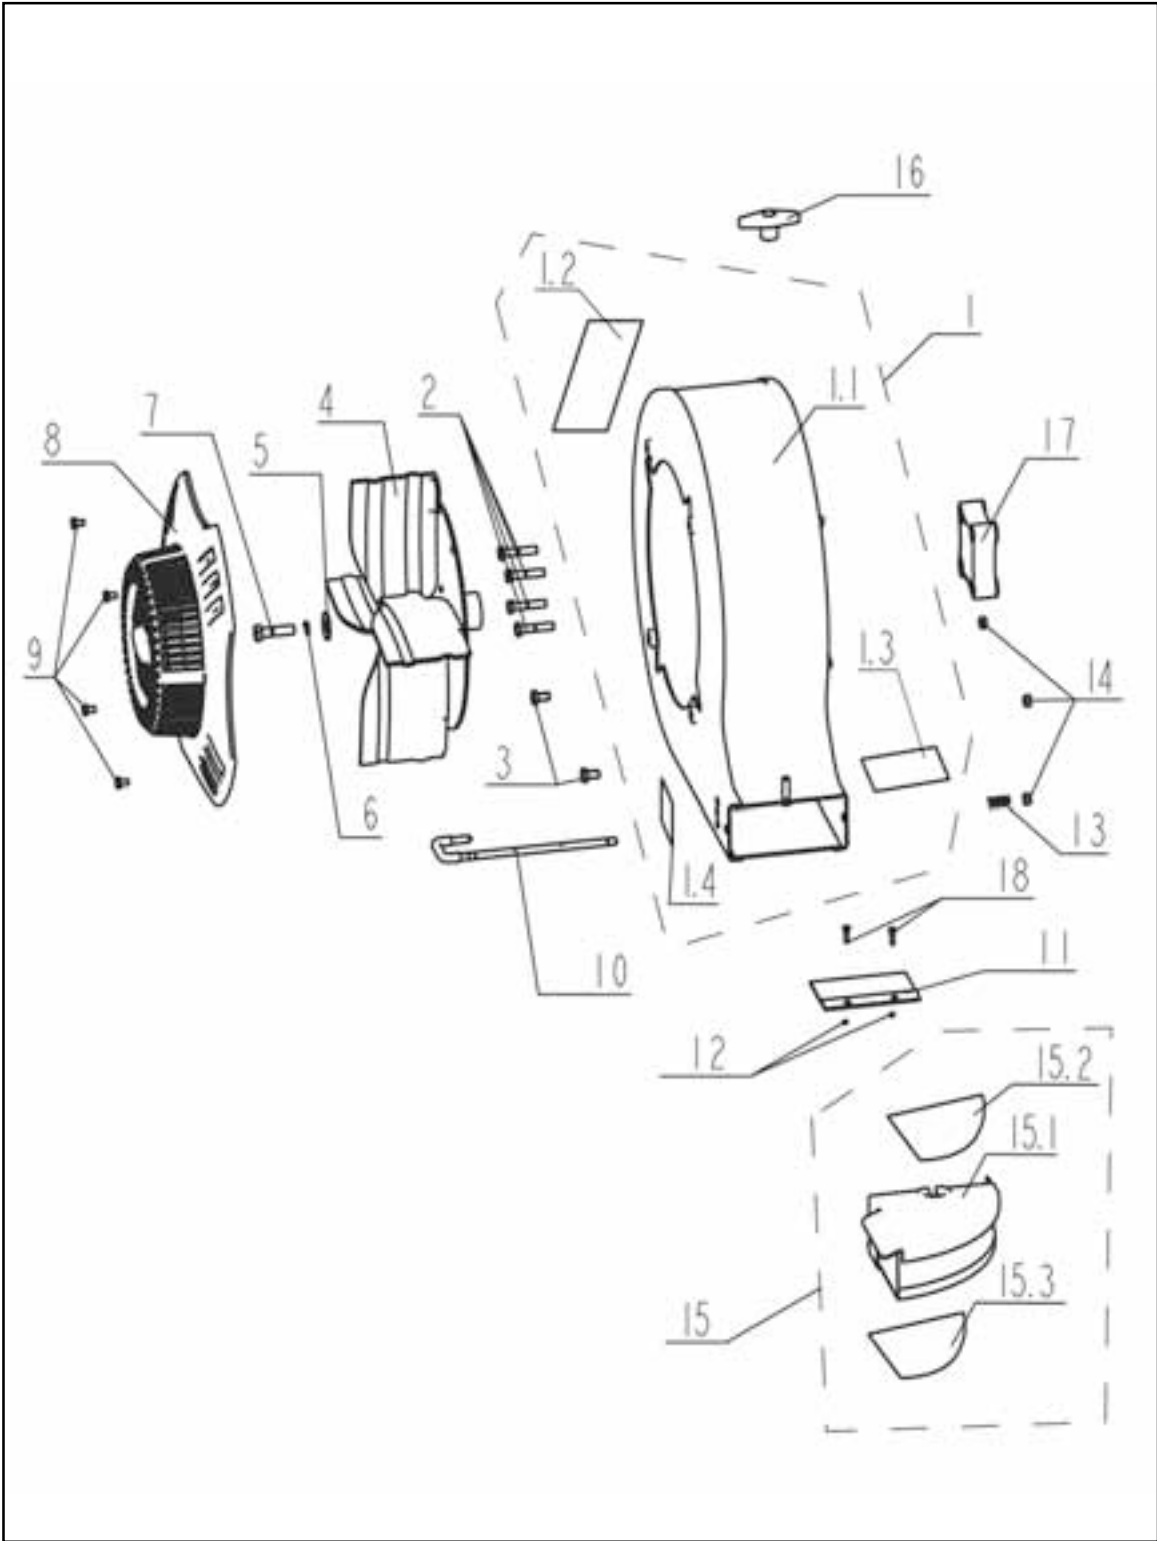

Fan and Housing Assembly

Fan and Housing Assembly

REF. NO.	DESCRIPTION	PART NO.	QTY
1	Housing Assembly	A200172	1
1.1	Housing	For Reference Only	1
1.2	Label, Main Warning	A200173	1
1.3	Label, Symbol Warning	A200174	1
1.4	Label, Flow Angle	A200175	1
2	Bolt M8x40	A200140	4
3	Bolt M8x16	A200157	2
4	Fan	A200178	1
5	Flat Washer 10	A200169	1
6	Spring Washer	A200170	1
7	Bolt M10x40	A200180	1
8	Shroud, Intake	A200181	1
9	Bolt M6x12	A200182	4
10	Index Lever	A200183	1
11	Louver	A200184	1
12	Nut M4	A200185	2
13	Spring	A200186	1
14	Nut M8	A200138	3
15	Front Flow Attachment Assembly	A200187	1
15.1	Front Flow Attachment	For Reference Only	1
15.2	Label, Attachment Use	A200188	1
15.3	Label, Attachment Storage	A200189	1
16	Knob, Attachment	A200190	1
17	Guard, Crankshaft	A200191	1
18	Screw M4x16	A200192	2