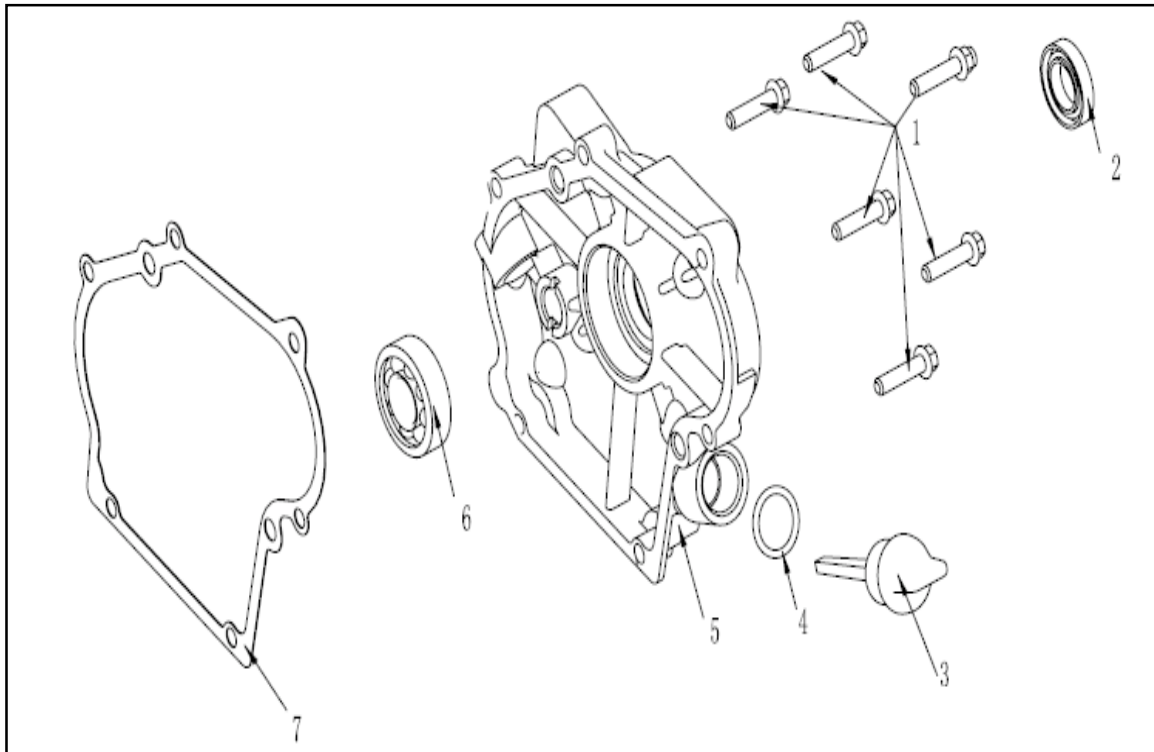

Crankcase Cover Assembly

REF. NO.	DESCRIPTION	PART NO.	QTY
1	Bolt	A101162	6
2	Oil Seal	A100675	1
3	Dipstick	A101163	1
4	Oil Seal, Dipstick	A101164	1
5	Cover, Crankcase	A101165	1
6	Bearing	A101137	1
7	Gasket, Crankcase	A101166	1