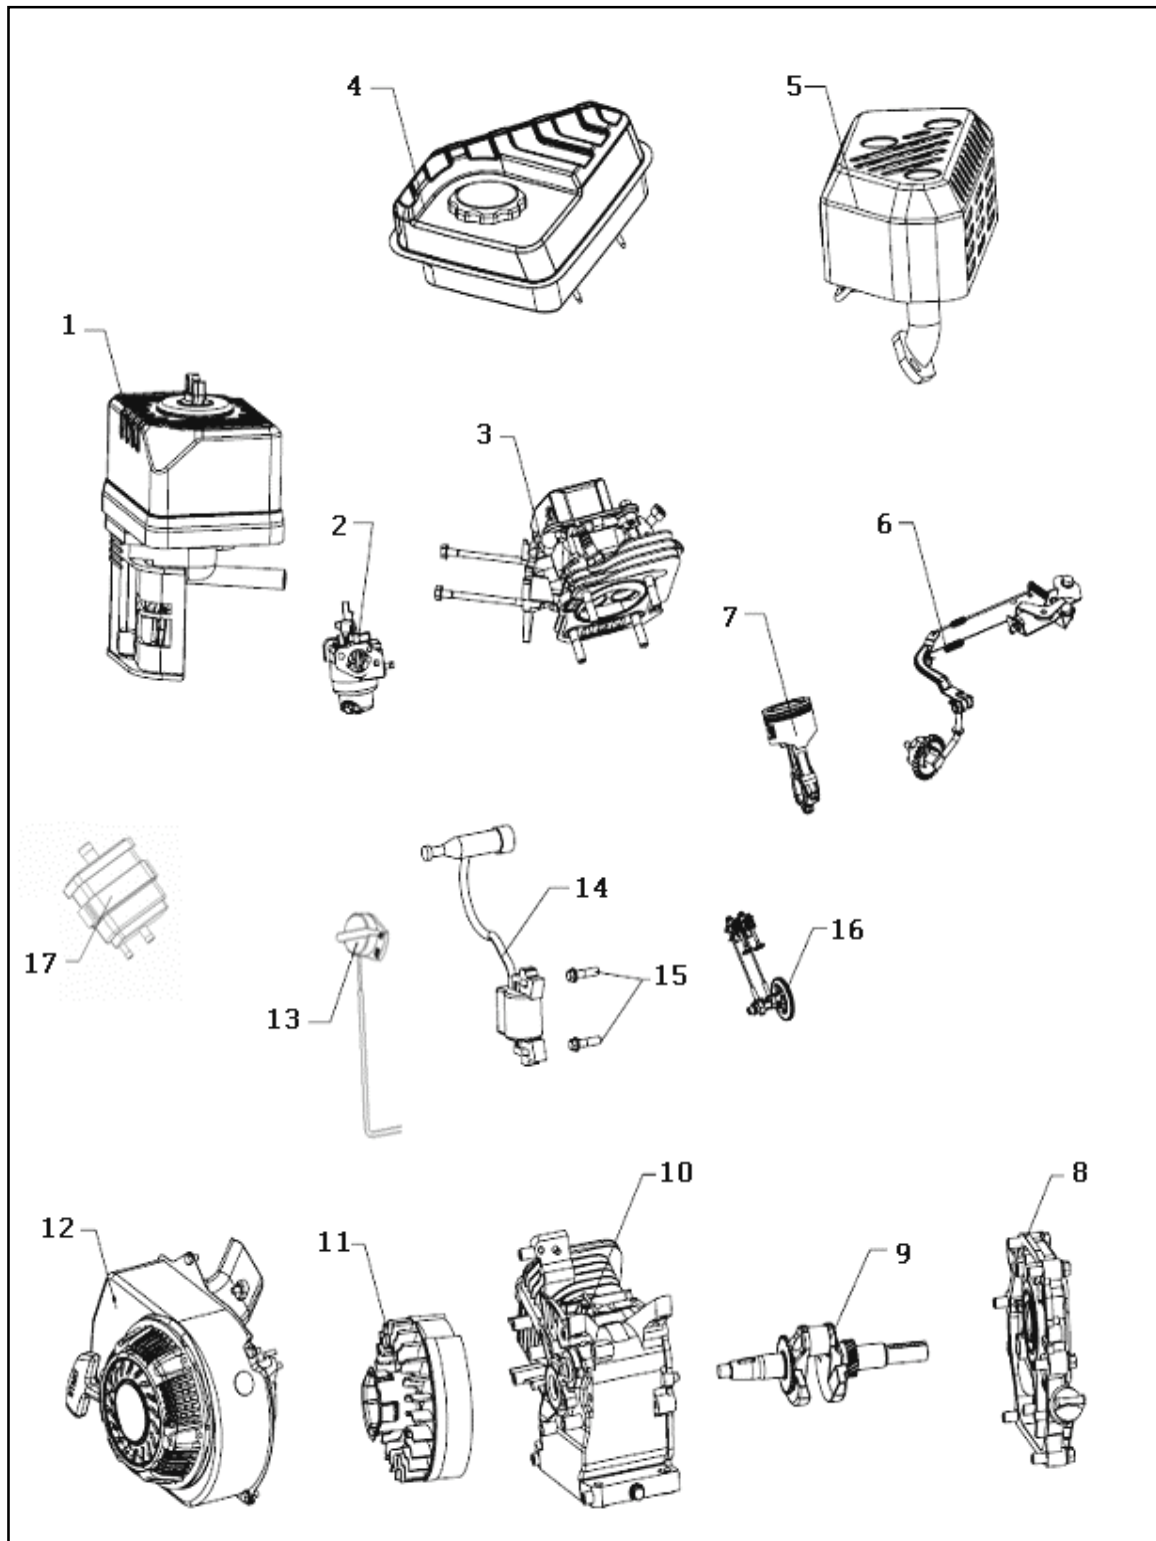

Engine – Sub Level Assembly

Engine – Sub Level Assembly

REF. NO.	DESCRIPTION	PART NO.	QTY
1	Air Filter Assembly	See Page 17	1
2	Carburetor Assembly	See Page 18	1
3	Cylinder Head Assembly	See Page 26	1
4	Fuel Tank Assembly	See Page 21	1
5	Muffler Assembly	See Page 22	1
6	Centrifugal Governor Assembly	See Page 28	1
7	Piston & Connecting Rod Assembly	See Page 14	1
8	Crankcase Cover Assembly	See Page 15	1
9	Crankshaft Assembly	See Page 16	1
10	Crankcase Assembly	See Page 19	1
11	Fly Wheel Assembly	See Page 20	1
12	Engine Side Assembly	See Page 24	1
13	Switch, On-Off	A200195	1
14	Ignition Coil	A200194	1
15	Bolt	A101156	2
16	Valve Timing Assembly	See Page 30	1
17	Fuel Evaporation Filter Assembly	See Page 32	1