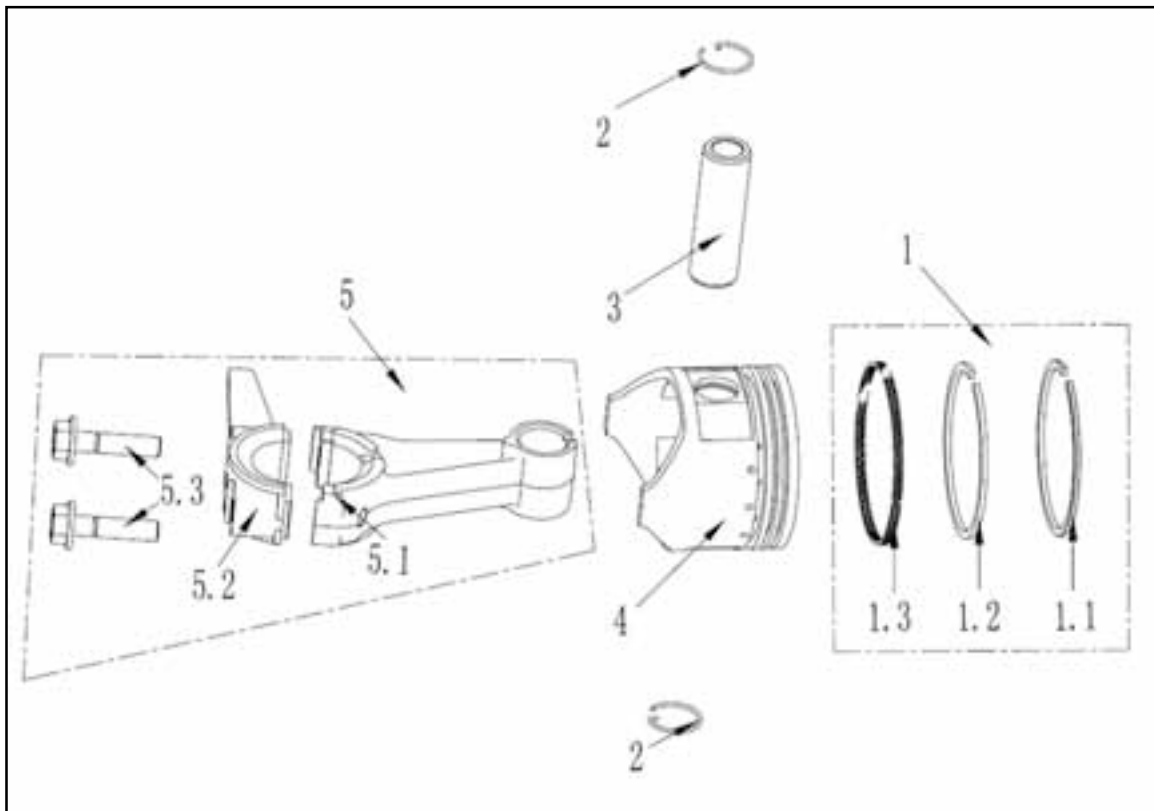

Piston / Connecting Rod Assembly

REF. NO.	DESCRIPTION	PART NO.	QTY
1	Piston Ring Assembly	A101157	1
1.1	Ring, First	For Reference Only	1
1.2	Ring, Second	For Reference Only	1
1.3	Oil Ring	For Reference Only	1
2	Circlip, Piston Pin	A101158	2
3	Pin, Piston	A101159	1
4	Piston	A101160	1
5	Connecting Rod Assembly	A101161	1
5.1	Connecting Rod Body	For Reference Only	1
5.2	Connecting Rod Cover	For Reference Only	1
5.3	Connecting Rod Bolt	For Reference Only	2