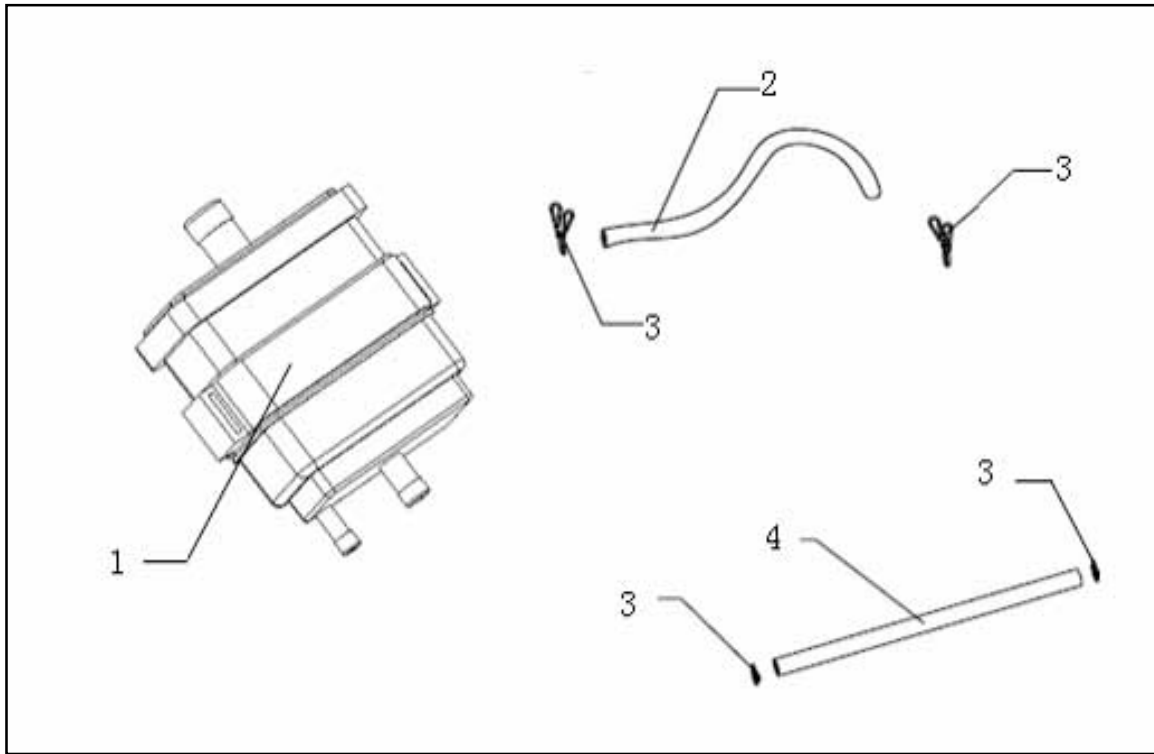

Fuel Evaporation Filter Assembly

REF. NO.	DESCRIPTION	PART NO.	QTY
1	Carbon Filter + Attachment Strap	A200421	1
2	Hose, Fuel Vapor to Air Filter	A200422	1
3	Clamp, Fuel Hose	A200423	4
4	Hose, Fuel Vapor to Fuel Tank	A200424	1