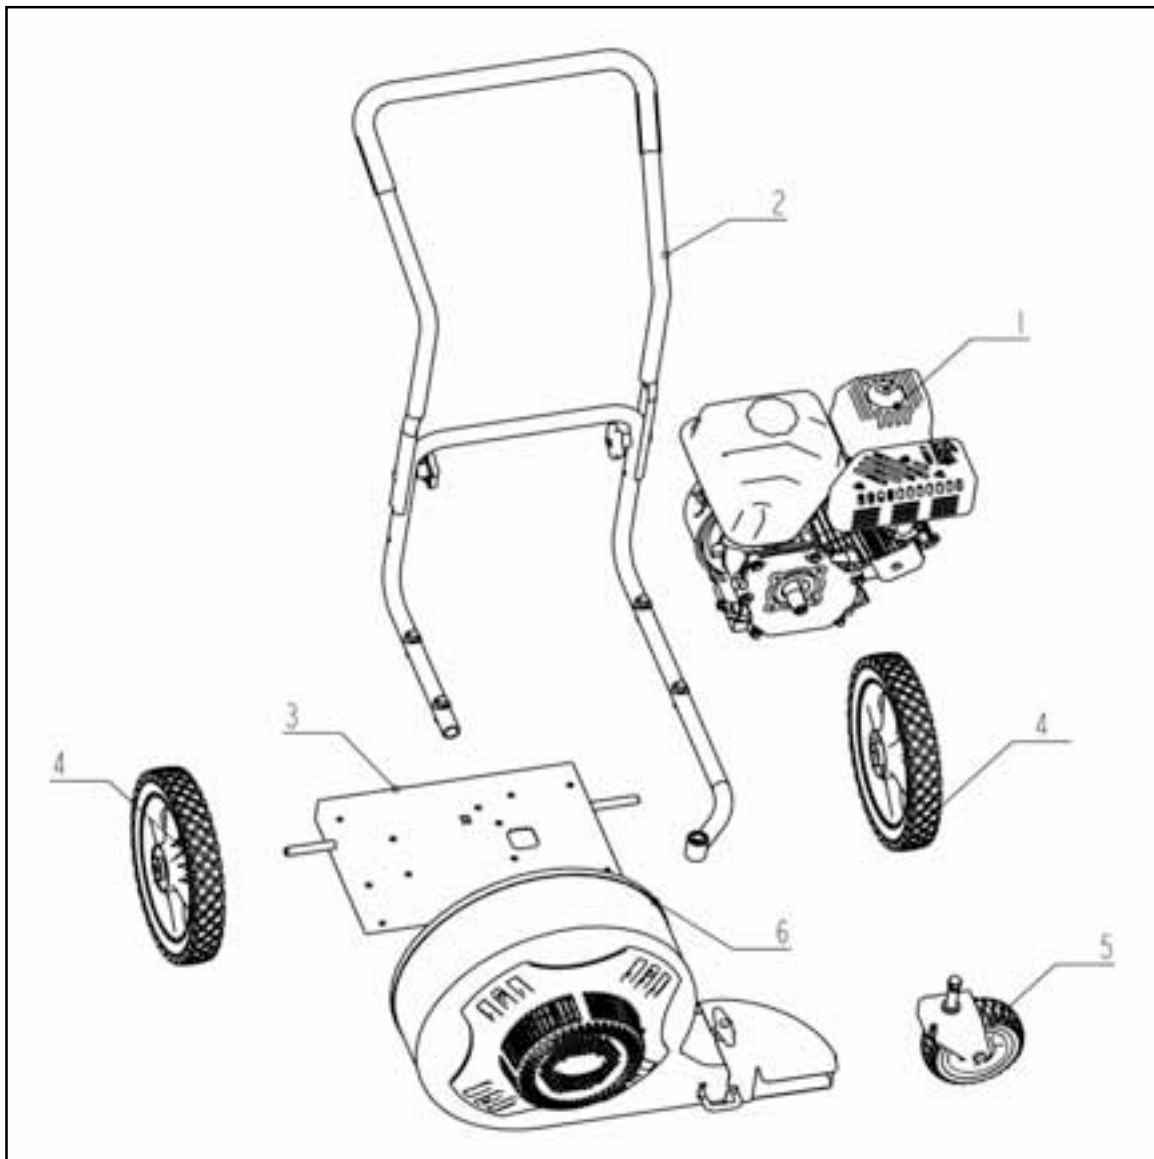

Top Level Assembly

REF. NO.	DESCRIPTION	PART NO.	QTY
1	Engine Top-Level Assembly	See Page 4	1
2	Handle/Tubing Assembly	See Page 8	1
3	Base Assembly	A200134 - See Page 7	1
4	Rear Wheel Assembly	A200135 - See Page 5	2
5	Front Wheel Assembly	A200136 - See Page 6	1
6	Fan and Housing Assembly	See Page 10	1

Engine – Top Level Assembly

REF. NO.	DESCRIPTION	PART NO.	QTY
1	Engine	A200416 - See Page 12	1
2	Nut M8	A200138	4
3	Flat Washer 8	A200139	4
4	Bolt M8x40	A200140	4
5	Oil Hang Tag - Fuel Tank	A101015	1
6	Oil Hang Tag - Oil Dipstick	A100979	1

Rear Wheel Assembly

REF. NO.	DESCRIPTION	PART NO.	QTY
1	Rear Wheel	A200158	1
2	Bearing	A200159	2
3	Flat Washer	A200160	1
4	Clip, Capped	A200161	1

Front Wheel Assembly

REF. NO.	DESCRIPTION	PART NO.	QTY
1	Bracket, Front Wheel	A200162	1
2	Front Wheel w/ Bearings	A200163	1
3	Sleeve	A200165	1
4	Washer, Plastic	A200166	2
5	Bolt M12x80	A200167	1
6	Nut M12	A200168	1
7	Flat Washer 10	A200169	1
8	Spring Washer	A200170	1
9	Acorn Nut M10	A200171	1

Base Assembly

REF. NO.	DESCRIPTION	PART NO.	QTY
1	Base Sub Assembly	A200151	1
1.1	Base	For Reference Only	1
1.2	Label, Attachment Storage Location	A200152	1
1.3	Label, Oil Fill	A101019	1
2	Bracket, Attachment Storage	A200153	1
3	Flat Washer 8	A200139	1
4	Bumper, Rubber	A200155	1
5	Bolt M8x20	A200156	1
6	Nut M8	A200138	2
7	Bolt M8x16	A200157	1