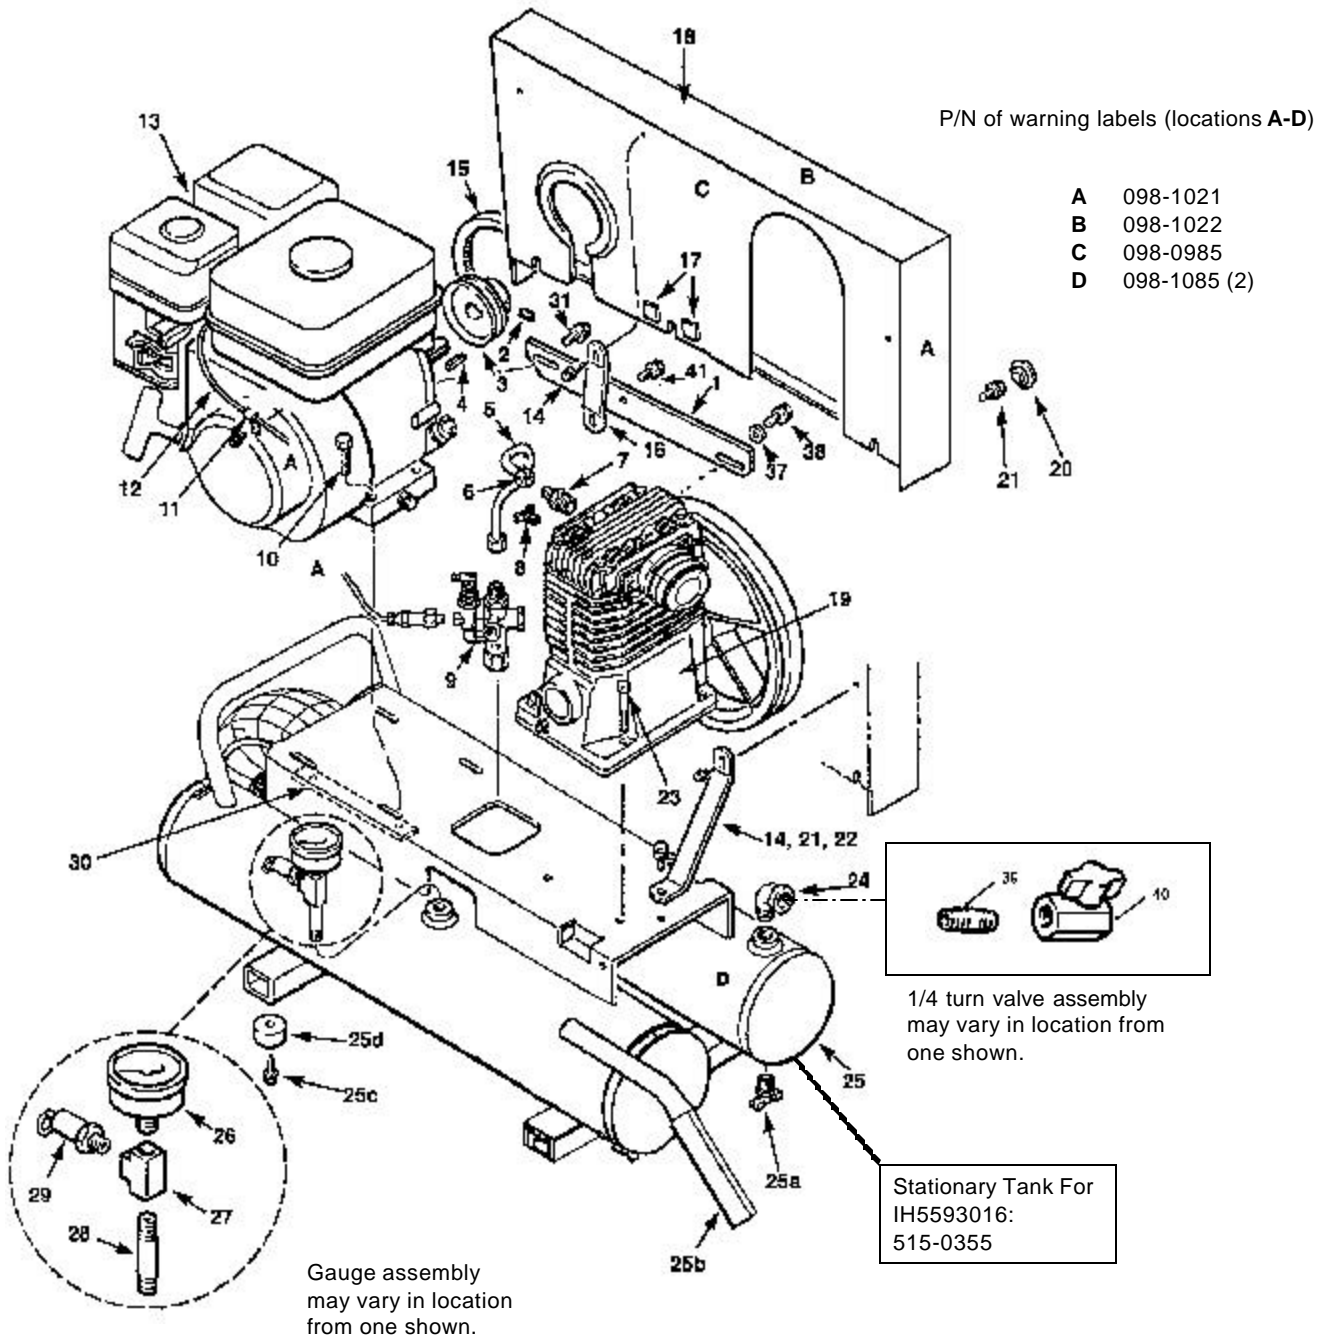

**MODELS  
T5090816  
T5590816  
H5593016**

**PARTS DRAWING**

**MODELS**  
**T5090816**  
**T5590816**  
**H5593016**

**SERVICE PARTS LIST**

<u>Item</u>	<u>Part No</u>	<u>Qty</u>	<u>Description</u>
1	114-0101	1	Bar, stabilizer
2	061-0006	1	Setscrew 5/16" x 3/8"
3	006-0091	1	Pully
4	146-0016	1	Key, 3/16" sq x 1" lg
5	◆●□ 145-0317	1	Tube, transfer, copper
	■ 145-0295	1	Tube, transfer, copper
6	058-0016	2	Compression nut
7	068-0009	1	Connector, male
8	072-0002	1	Valve, cold start
9	◆●□ 070-0055	1	Unloader
	■ 070-0051	1	Unloader
10	059-0011	4	Screw, 5/16" x 1 1/4" lg
11	103-0054	1	Clamp, cable
12	◆●□ 026-0237	1	Cable, throttle
	■ 026-0235	1	Cable, throttle
13	◆■ 025-0017	1	Engine, gas, Honda
13	● 025-0016	1	Engine, gas, Briggs & Stratton
14	061-0055	2	Screw, #10 x 1/2" lg
15	◆■□ 007-0021	1	V-belt
15	● 007-0012	1	V-belt
16	114-0102	1	Bracket, belt guard
17	094-0010	2	Pad, vibration
18	◆●■ 142-0062	1	Beltguard
	□ 142-0079	1	Beltguard
19	040-0275	1	Pump (flywheel must be purchased separately)
20	093-0005	3	Plug, button
21	059-0012	4	Screw, 5/16" x 1/2" lg
22	◆●■ 114-0006	1	Bracket, beltguard
	□ 114-0129	1	Bracket, beltguard
23	059-0146	4	Screw, 5/16" x 2 1/4" lg
24	◆●■ 064-0050	1	Elbow, 90° x 1/2" NPT
25	◆● 150-0053	1	Tank assembly includes wheel & items 25a-25d
	■ 150-0065	1	Tank assembly includes wheel & items 25a-25d
	□ 515-0355	1	Stationary tank
25a	072-0001	2	Petcock, 1/4" NPT
25b	◆●■ 093-0030	2	Grip, black
25c	061-0036	4	Screw, #14 x 3/4" lg
25d	◆●■ 094-0009	4	Pad, vibration
26	032-0024	1	Gauge
27	069-0004	1	Tee, 1/4" NPT
28	065-0038	1	Nipple, 1/4" NPT x 3"
29	136-0005	1	Valve, pressure relief
30	114-0017	2	Bracket, engine
31	059-0149	1	Screw, 5/16" x 1/2" lg
37	◆■ 060-0083	1	Washer, locktooth
38	059-0258	1	Screw, 5/16-18 x 1.25"
39	065-0001	1	Nipple, 1/2" NPT x 1 1/2"
40	073-0008	1	1/4 turn valve
41	◆■ 061-0110	1	Screw, #10-32

◆ CT5590816 or HT5590816

● CT5090816

■ CT5590816.01

□ IH5593016

DATE 5/01/98

ORIGINAL